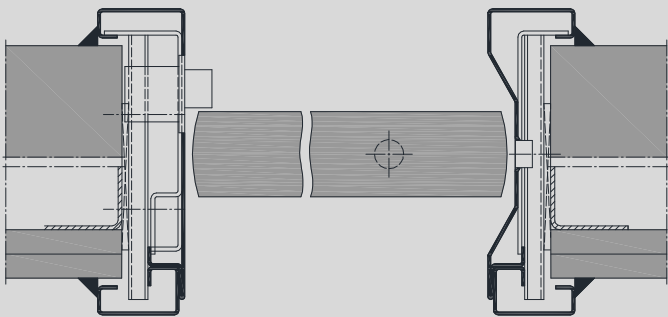

CareTech, two part split frame QYzwkD/YzwkBsd

BOS Best Of Steel has developed a double acting door frame specifically for the English and Irish markets which can be used in the hospital sector.

Advantages:

- Door leaf can be opened in both directions
- Frame has an adjustment area for the wall of -0 to +10mm
- For subsequent installation in finished walls
- Including stainless steel striking plate for all lock types
- With provision for concealed pivot in headpiece
- With provision for impact profile as emergency release

Illustration for stud and brick walls.