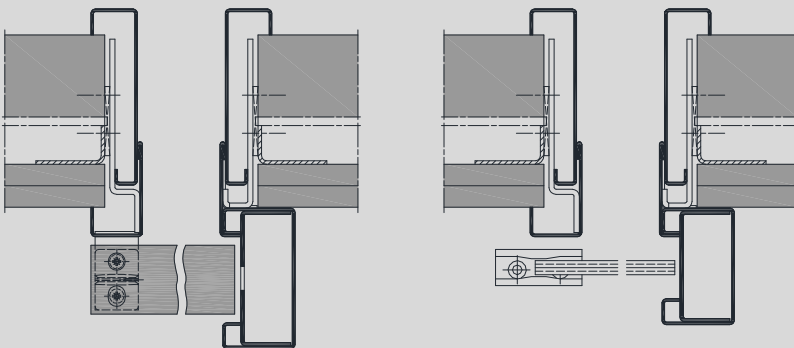

2 part split sliding door frame LineaOutside running in front of the wall, wSvdW

Timber door leaf

Glass door leaf,
with Tiger ALU 80 GLM

Versions with timber and glass door leaves,
illustration for stud and brick walls.