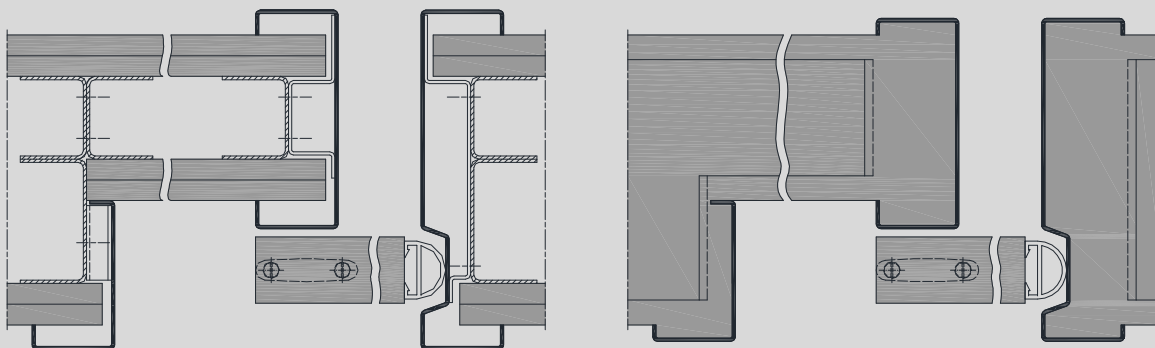

Sliding door frame LineaLevel OP running in the recess, SidN-OP

OP sliding door

Version with stainless steel door leaf,
illustration for stud and brick walls.