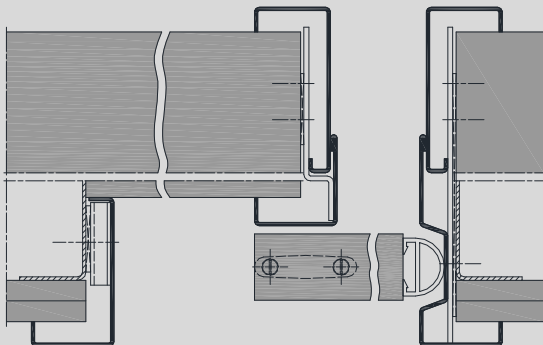

2 part split sliding door frame LineaLevel OP running in the recess, wSidN OP

Operating theatre sliding door

Version with timber door leaf,
illustration for stud and brick walls.