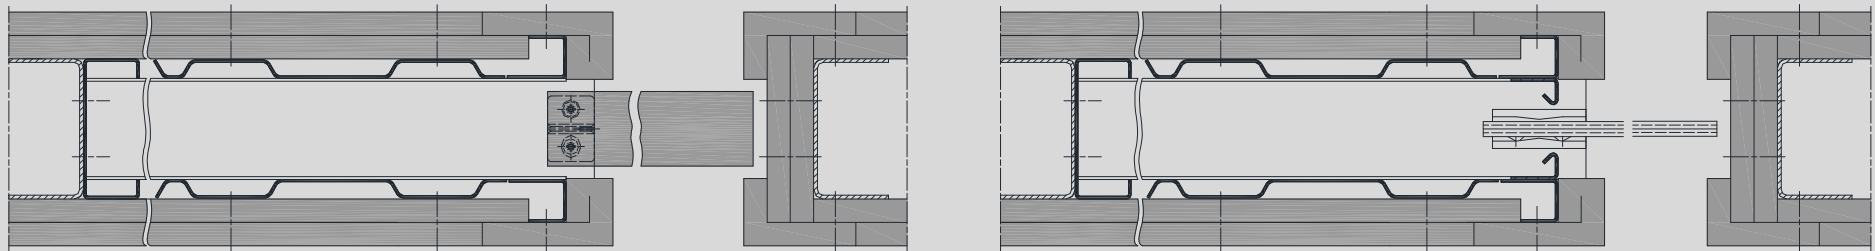

Sliding door case LineaBox Standard running in the wall, frameless

Timber door leaf

Illustration with timber wall cladding
to be supplied by customer

All-glass door leaf

Version with timber and all-glass door leaf.
Only suitable for stud walls.