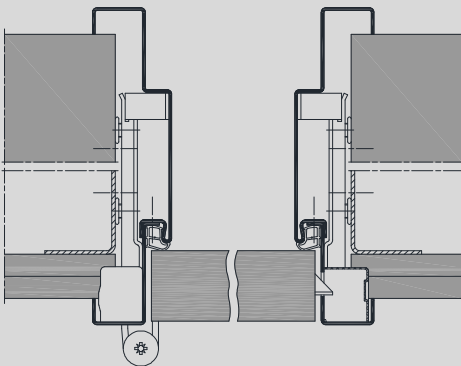

## 2 part split blind rebate frame 15ZAsd

VX hinge

Concealed hinge

Timber infill

Top-light with tube  
glazing beads

Version with flush closing door leaf,  
illustration for stud and brick walls.