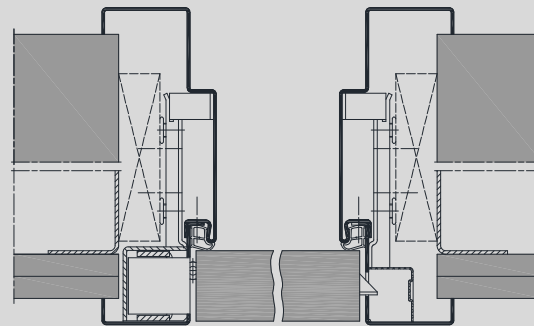

## 2 part split blind rebate frame 15ZAsd

VX hinge

Concealed hinge

Timber infill

Top-light with tube  
glazing beads

Version with flush closing door leaf,  
illustration for stud and brick walls.