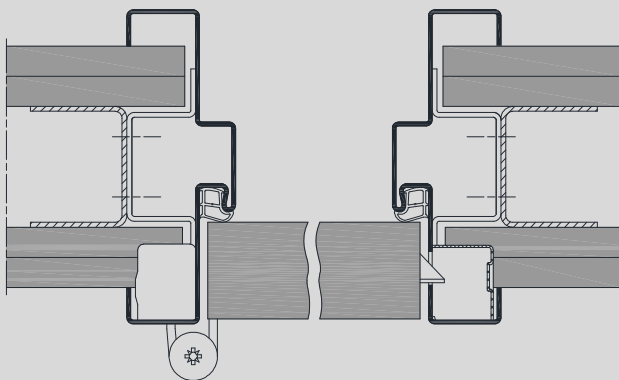

Blind rebate frame Asd

VX hinge

Concealed hinge

Timber infill

Top-light with
tube glazing beads

Version with flush closing door leaf,
illustration for stud walls.