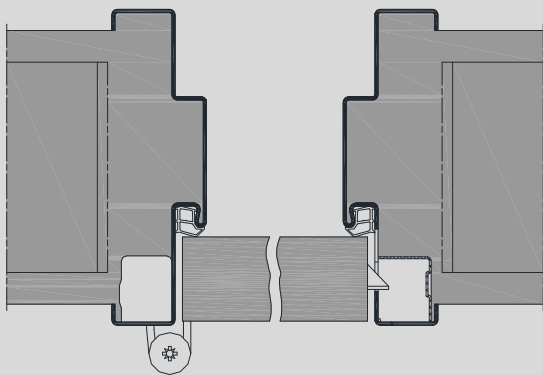

## Blind rebate frame Asd

VX hinge

Concealed hinge

Timber infill

Top-light with  
tube glazing beads

Version with flush closing door leaf,  
illustration for brick walls.