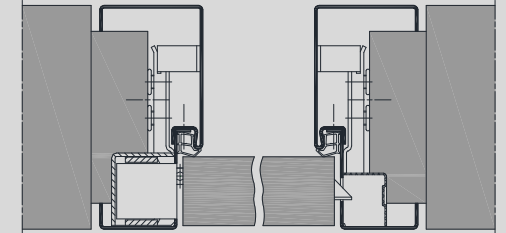

**2 part split wrap around frame as  
block profile between two walls, 15ZBsd**

VX hinge

Concealed hinge

Timber infill

Top-light with tube  
glazing beads

Version with flush closing door leaf,  
illustration between two walls.