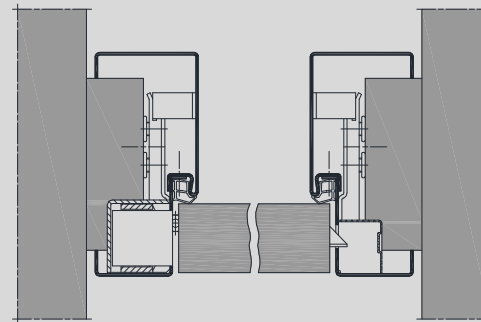

**2 part split wrap around frame as  
block profile between two walls, 15ZBsd**

VX hinge

Concealed hinge

Timber infill

Top-light with tube  
glazing beads

Version with flush closing door leaf,  
illustration between two walls.