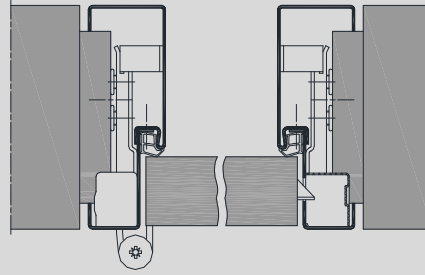

**2 part split wrap around frame as  
block profile between two walls, 15ZBsd**

VX hinge

Concealed hinge

Timber infill

Top-light with tube  
glazing beads

Version with flush closing door leaf,  
illustration between two walls.