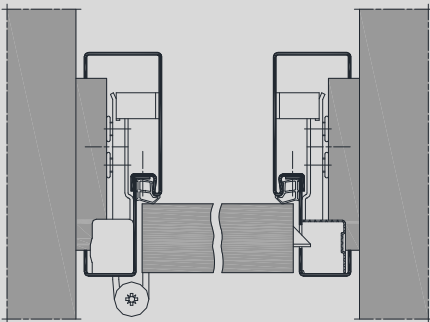

**2 part split wrap around frame as  
block profile between two walls, 15ZBsd**

VX hinge

Concealed hinge

Timber infill

Top-light with tube  
glazing beads

Version with flush closing door leaf,  
illustration between two walls.