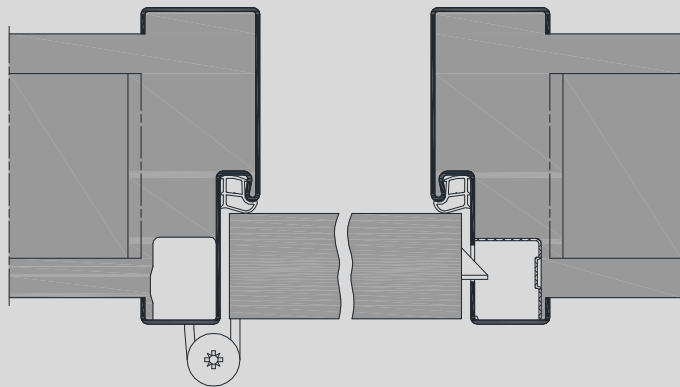

Wrap around frame as block profile Bsd

VX hinge

Concealed hinge

Timber infill

Top-light with
tube glazing beads

Version with flush closing door leaf,
illustration for brick walls.