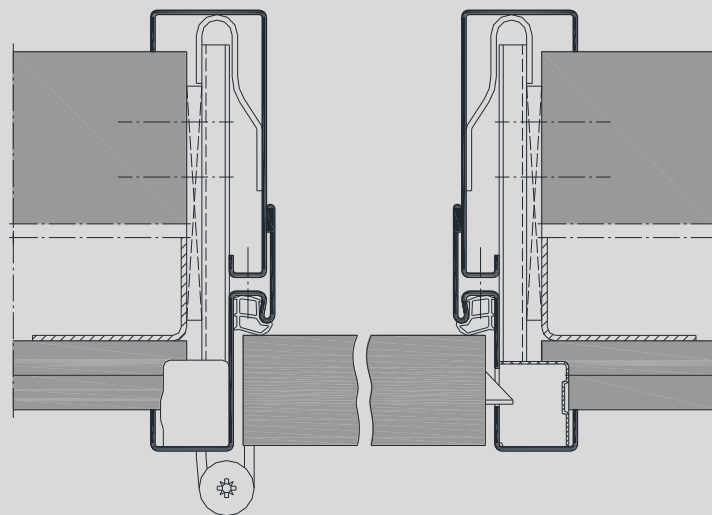

2 part split wrap around frame as block profile with adjustment area, wkBsd

VX hinge

Concealed hinge

Timber infill

Top-light with tube glazing beads

Version with flush closing door leaf, illustration for stud and brick walls.