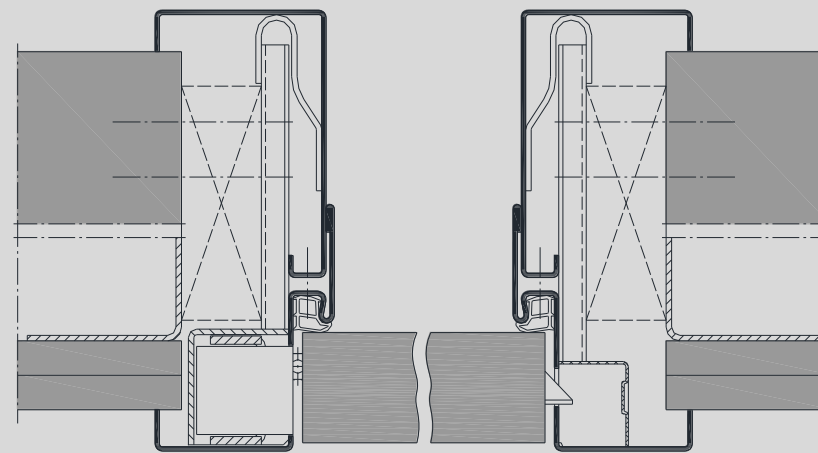

2 part split wrap around frame as block profile with adjustment area, wkBsd

VX hinge

Concealed hinge

Timber infill

Top-light with tube glazing beads

Version with flush closing door leaf, illustration for stud and brick walls.