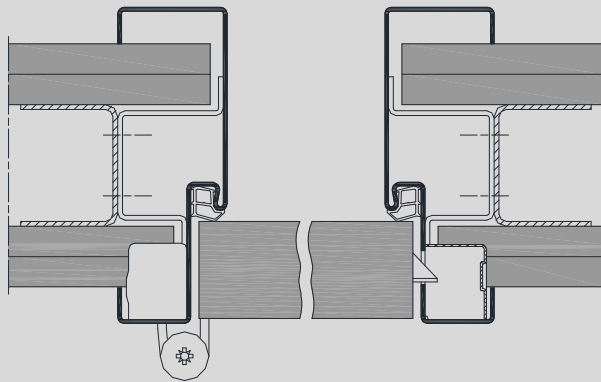

Wrap around frame as block profile Bsd

VX hinge

Concealed hinge

Timber infill

Top-light with
tube glazing beads

Version with flush closing door leaf,
illustration for stud walls.