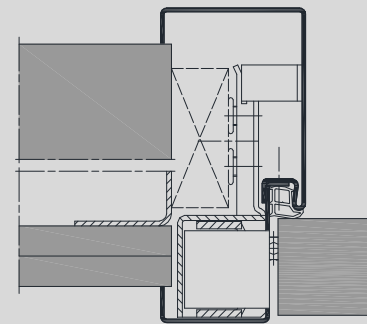

**2 part split wrap around frame as
block profile, 15ZBsd**

VX hinge

Concealed hinge

Timber infill

**Top-light with tube
glazing beads**

Version with flush closing door leaf,
illustration for stud and brick walls.