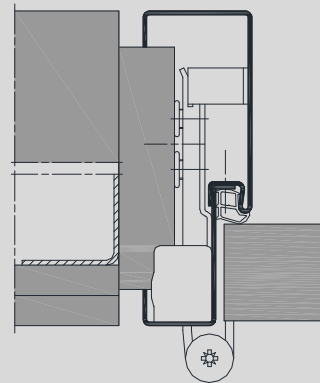

**2 part split wrap around frame as
block profile, 15ZBsd**

VX hinge

Concealed hinge

Timber infill

**Top-light with tube
glazing beads**

Version with flush closing door leaf,
illustration for stud and brick walls.