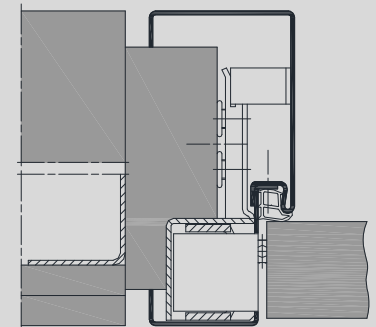

**2 part split wrap around frame as
block profile, 15ZBsd**

VX hinge

Concealed hinge

Timber infill

**Top-light with tube
glazing beads**

Version with flush closing door leaf,
illustration for stud and brick walls.