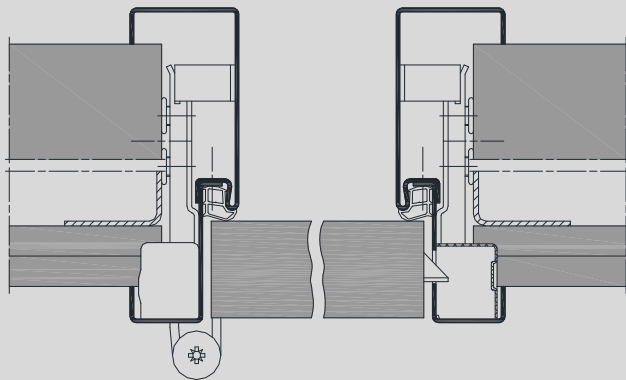

**2 part split wrap around frame as
block profile, 15ZBsd**

VX hinge

Concealed hinge

Timber infill

**Top-light with tube
glazing beads**

Version with flush closing door leaf,
illustration for stud and brick walls.