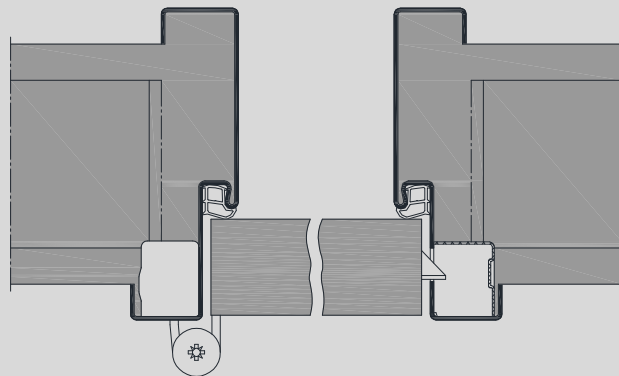

**Wrap around frame  
Usd**

VX hinge

Concealed hinge

Timber infill

Top-light with  
tube glazing beads

Version with flush closing door leaf,  
illustration for brick walls.