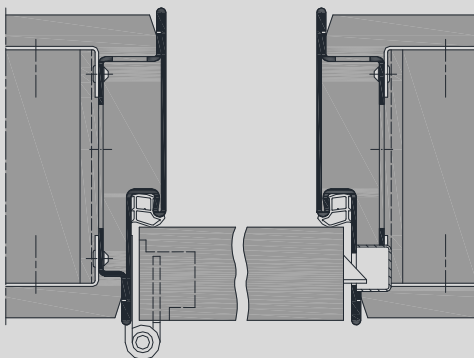

**Sino
osd**

BaSys hinge

Concealed hinge

Timber infill

**Top-light with
tube glazing beads**

Version with flush closing door leaf,
illustration for brick walls.