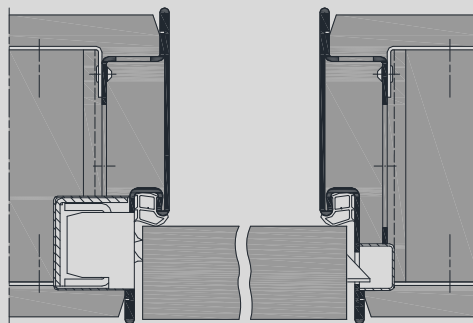

**Sino
osd**

BaSys hinge

Concealed hinge

Timber infill

**Top-light with
tube glazing beads**

Version with flush closing door leaf,
illustration for brick walls.