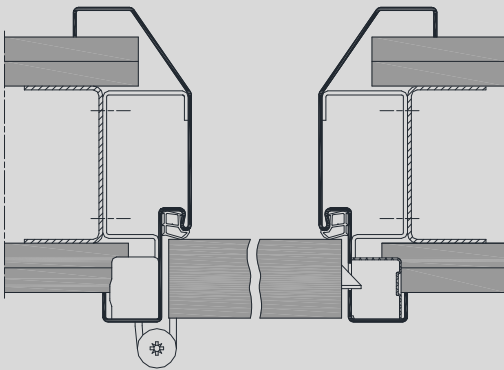

Slanting soffit frame cUsd

VX hinge

Vision panel with
inner blind

Timber infill

Top-light with
tube glazing beads

Version with flush closing door leaf,
illustration for stud and brick walls.