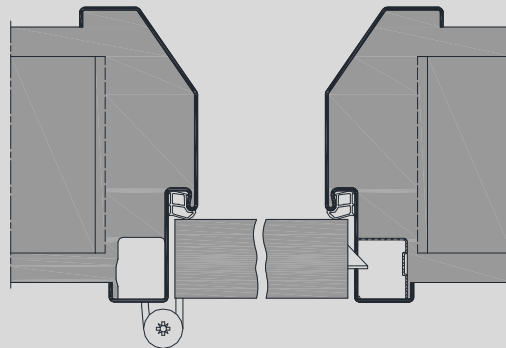

Slanting soffit frame cUsd

VX hinge

Vision panel with
inner blind

Timber infill

Top-light with
tube glazing beads

Version with flush closing door leaf,
illustration for stud and brick walls.