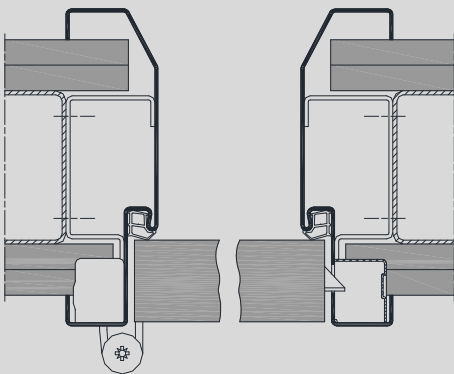

## Slanting soffit frame cBsd

VX hinge

Vision panel with  
inner blind

Timber infill

Top-light with  
tube glazing beads

Version with flush closing door leaf,  
illustration for stud and brick walls.