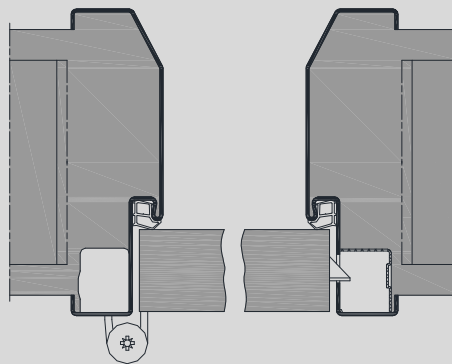

## Slanting soffit frame cBsd

VX hinge

Vision panel with  
inner blind

Timber infill

Top-light with  
tube glazing beads

Version with flush closing door leaf,  
illustration for stud and brick walls.