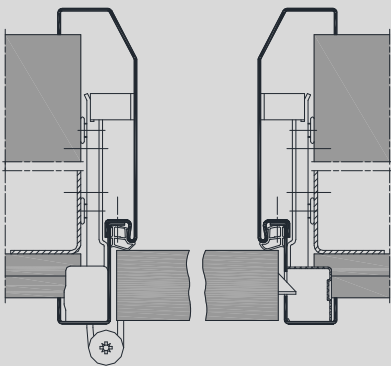

2 part split slanting soffit frame 15ZcBsd

VX hinge

Vision panel with
inner blind

Timber infill

Top-light with tube
glazing beads

Version with flush closing door leaf,
illustration for stud and brick walls.