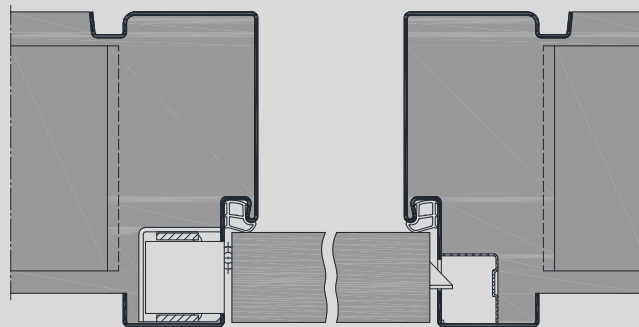

## Shadow groove frame as block profile 15NgBsd

VX hinge

Concealed hinge

Timber infill

Top-light with  
tube glazing beads

Version with flush closing door leaf,  
illustration for brick walls.