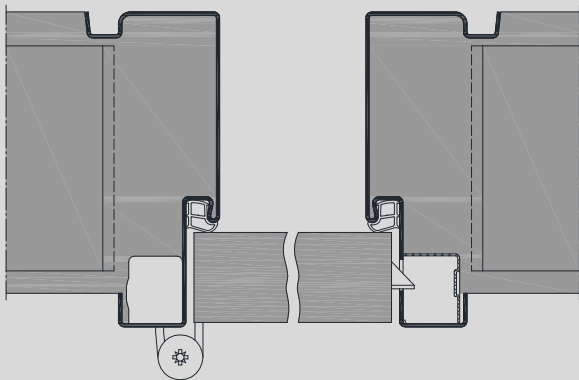

## Shadow groove frame as block profile 15NgBsd

VX hinge

Concealed hinge

Timber infill

Top-light with  
tube glazing beads

Version with flush closing door leaf,  
illustration for brick walls.