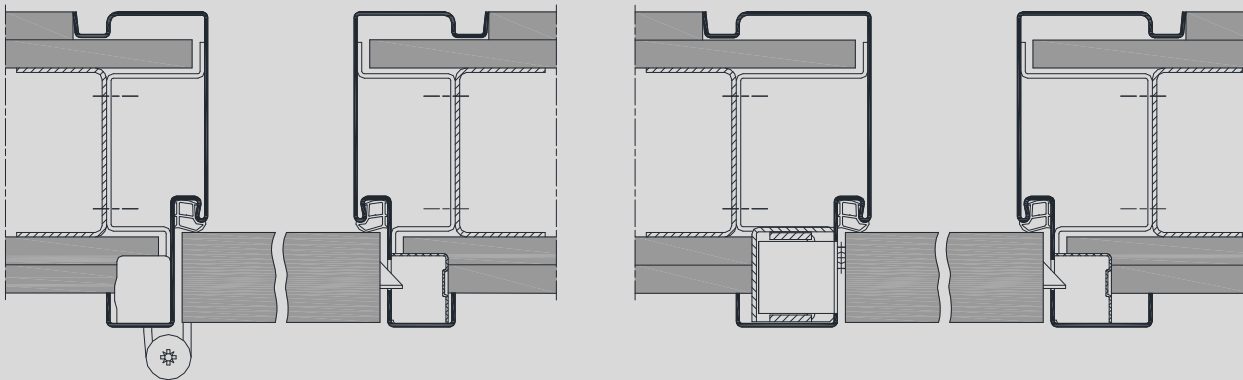

Shadow groove frame as block profile, 15NgBsd

VX hinge

Concealed hinge

Timber infill

Top-light with
tube glazing beads

Version with flush closing door leaf,
illustration for stud walls.