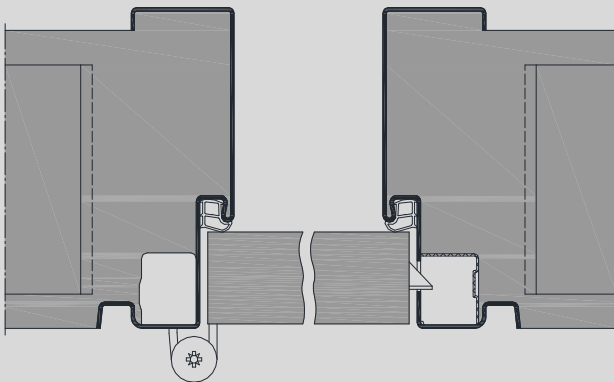

## Shadow groove frame as block profile, 15NbBsd

VX hinge

Concealed hinge

Timber infill

Top-light with  
tube glazing beads

Version with flush closing door leaf,  
illustration for brick walls.