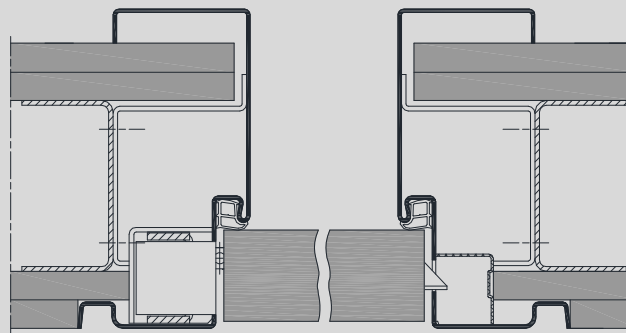

## Shadow groove frame as block profile, 15NbBsd

VX hinge

Concealed hinge

Timber infill

Top-light with  
tube glazing beads

Version with flush closing door leaf,  
illustration for stud walls.