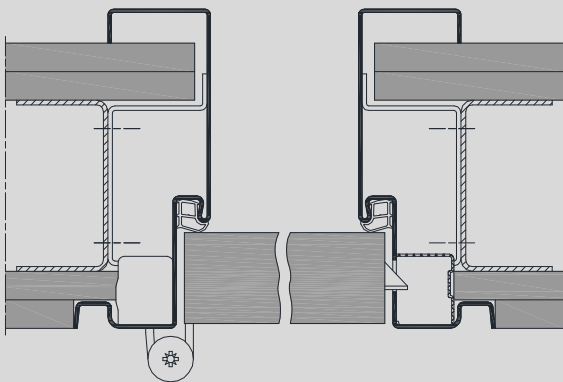

## Shadow groove frame as block profile, 15NbBsd

VX hinge

Concealed hinge

Timber infill

Top-light with  
tube glazing beads

Version with flush closing door leaf,  
illustration for stud walls.