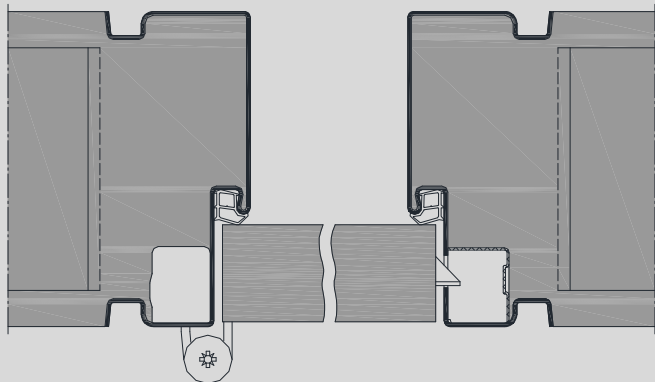

BOS

Best Of Steel

Shadow groove frame as block profile 15NzBsd

VX hinge

Concealed hinge

Timber infill

Top-light with
tube glazing beads

Version with flush closing door leaf,
illustration for brick walls.