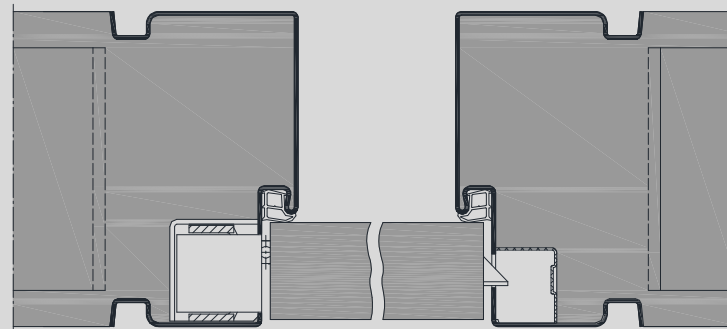

BOS

Best Of Steel

Shadow groove frame as block profile 15NzBsd

VX hinge

Concealed hinge

Timber infill

Top-light with
tube glazing beads

Version with flush closing door leaf,
illustration for brick walls.