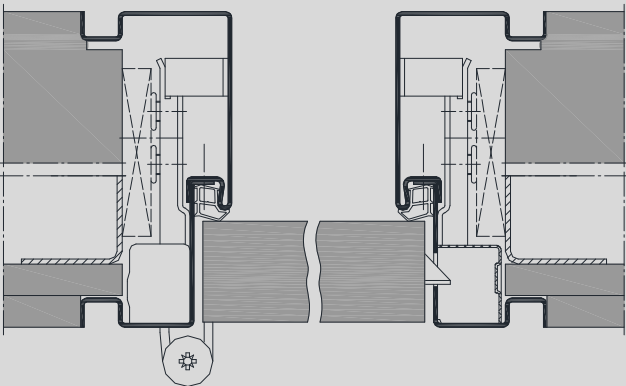

**2 part split shadow groove frame as
block profile, 15Nz15ZBsd**

VX hinge

Concealed hinge

Timber infill

Top-light with tube
glazing beads

Version with flush closing door leaf,
illustration for stud and brick walls.