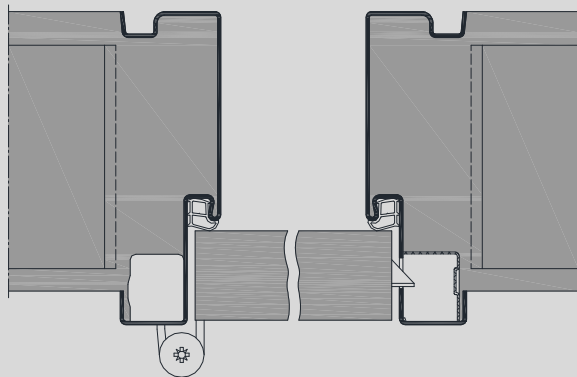

## Shadow groove frame as wrap around profile, 15NgBsd

VX hinge

Concealed hinge

Timber infill

Top-light with  
tube glazing beads

Version with flush closing door leaf,  
illustration for brick walls.