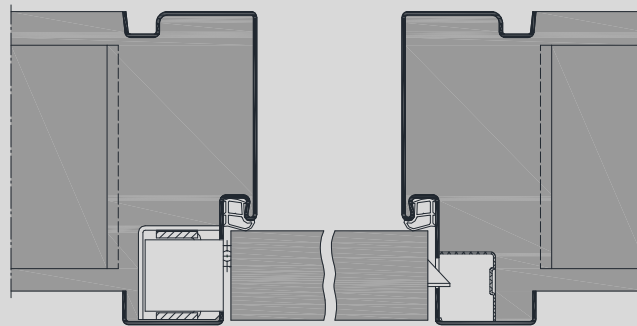

## Shadow groove frame as wrap around profile, 15NgBsd

VX hinge

Concealed hinge

Timber infill

Top-light with  
tube glazing beads

Version with flush closing door leaf,  
illustration for brick walls.