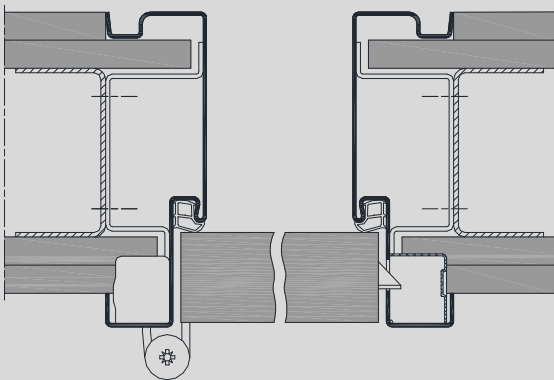

Shadow groove frame as wrap around profile, 15NgBsd

VX hinge

Concealed hinge

Timber infill

Top-light with
tube glazing beads

Version with flush closing door leaf,
illustration for stud walls.