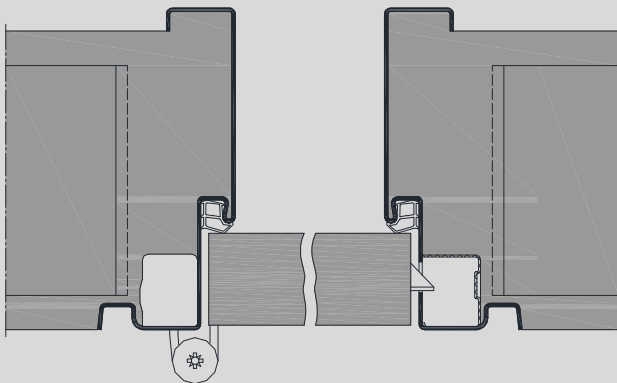

Shadow groove frame as wrap around profile, 15NbUsd

VX hinge

Concealed hinge

Timber infill

Top-light with
tube glazing beads

Version with flush closing door leaf,
illustration for brick walls.