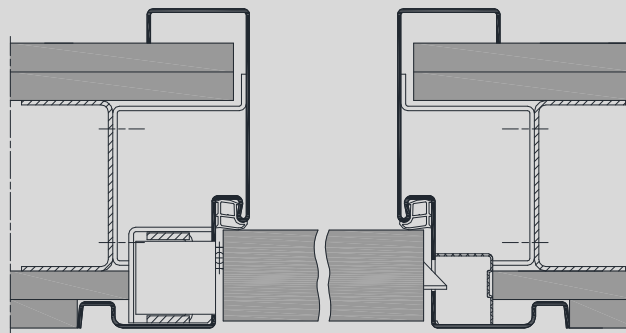

Shadow groove frame as wrap around profile, 15NbUsd

VX hinge

Concealed hinge

Timber infill

Top-light with
tube glazing beads

Version with flush closing door leaf,
illustration for stud walls.