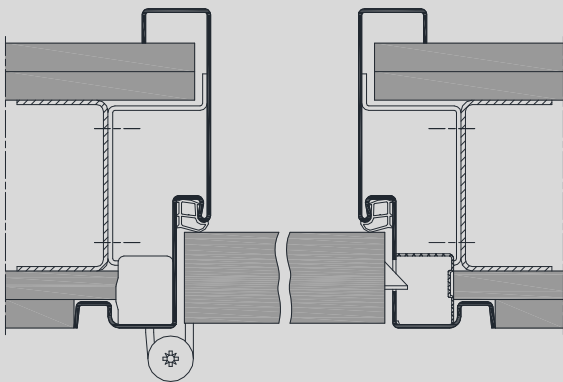

Shadow groove frame as wrap around profile, 15NbUsd

VX hinge

Concealed hinge

Timber infill

Top-light with
tube glazing beads

Version with flush closing door leaf,
illustration for stud walls.