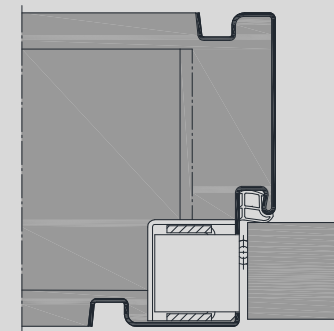

## Shadow groove frame as wrap around profile, 15NzUsd

VX hinge

Concealed hinge

Timber infill

Top-light with tube glazing beads

Version with flush closing door leaf, illustration for brick walls.