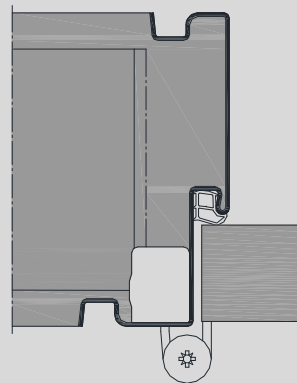

## Shadow groove frame as wrap around profile, 15NzUsd

VX hinge

Concealed hinge

Timber infill

Top-light with tube glazing beads

Version with flush closing door leaf, illustration for brick walls.