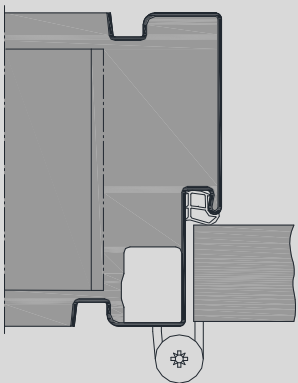

## Shadow groove frame as wrap around profile, 15NzUsd

VX hinge

Concealed hinge

Timber infill

Top-light with tube glazing beads

Version with flush closing door leaf, illustration for brick walls.