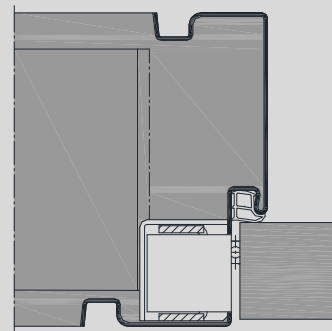

## Shadow groove frame as wrap around profile, 15NzUsd

VX hinge

Concealed hinge

Timber infill

Top-light with tube glazing beads

Version with flush closing door leaf, illustration for brick walls.