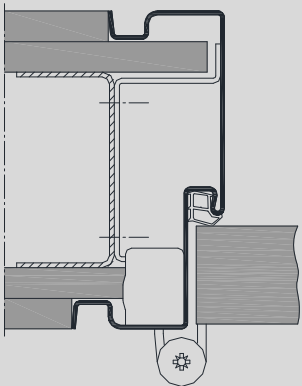

Shadow groove frame as wrap around profile, 15NzUsd

VX hinge

Concealed hinge

Timber infill

Top-light with tube glazing beads

Flush closing door leaf with VX hinge, illustration for stud walls

Flush closing door leaf with Tectus hinge, illustration for stud walls

Flush closing door leaf, back architrave width 18mm