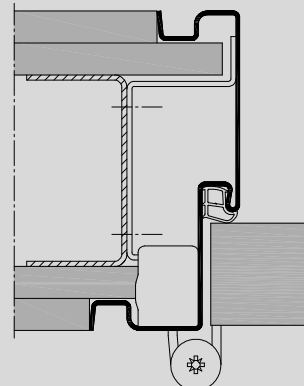

Shadow groove frame as wrap around profile, 15NzUsd

VX hinge

Concealed hinge

Timber infill

Top-light with tube glazing beads

Flush closing door leaf with VX hinge, illustration for stud walls

Flush closing door leaf with Tectus hinge, illustration for stud walls

Flush closing door leaf, back architrave width 18mm