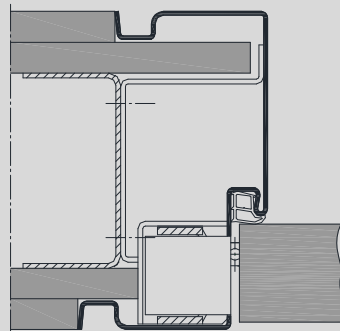

Shadow groove frame as wrap around profile, 15NzUsd

VX hinge

Concealed hinge

Timber infill

Top-light with tube glazing beads

Flush closing door leaf with VX hinge, illustration for stud walls

Flush closing door leaf with Tectus hinge, illustration for stud walls

Flush closing door leaf, back architrave width 18mm