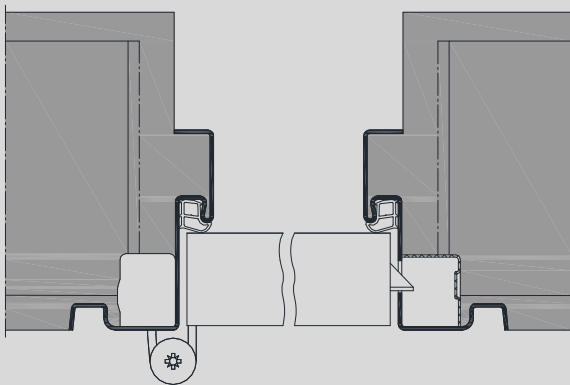

Shadow groove frame as corner profile, 15NbEsd

VX hinge

Concealed hinge

Timber infill

Top-light with
tube glazing beads

Version with flush closing door leaf,
illustration for brick walls.