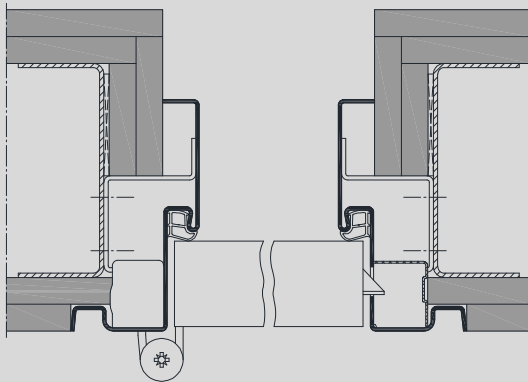

## Shadow groove frame as corner profile, 15NbEsd

VX hinge

Concealed hinge

Timber infill

Top-light with tube glazing beads

Version with flush closing door leaf,  
illustration for stud walls.