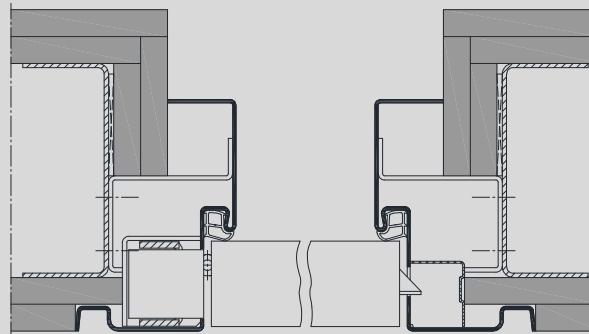

## Shadow groove frame as corner profile, 15NbEsd

VX hinge

Concealed hinge

Timber infill

Top-light with tube glazing beads

Version with flush closing door leaf,  
illustration for stud walls.