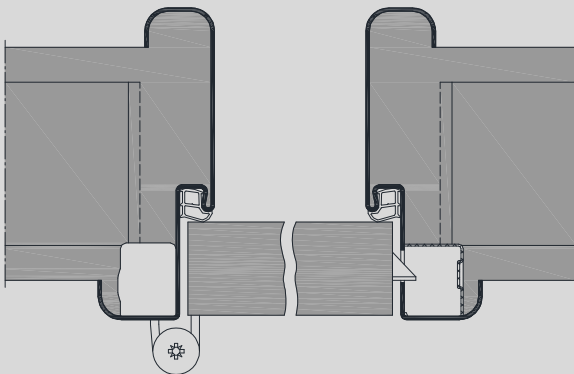

**Round architrave frame as
wrap around profile, 1rUsd**

VX hinge

Concealed hinge

Timber infill

Top-light with
tube glazing beads

Version with flush closing door leaf,
illustration for brick walls.