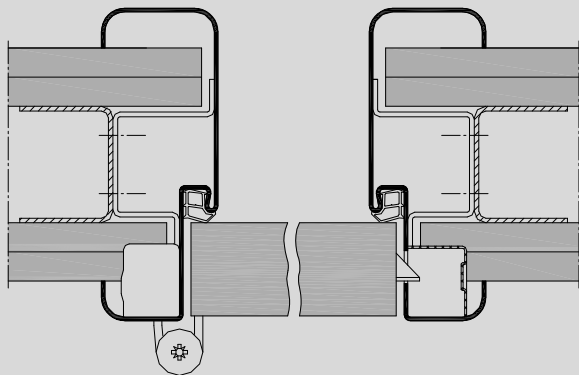

Round architrave frame as block profile, 1rBsd

VX hinge

Concealed hinge

Timber infill

Top-light with
tube glazing beads

Version with flush closing door leaf,
illustration for stud walls.