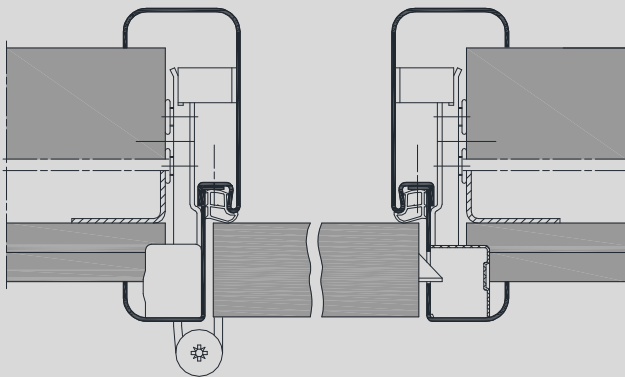

2 part split round architrave frame 1r15ZBsd

VX hinge

Concealed hinge

Timber infill

Top-light with tube
glazing beads

Version with flush closing door leaf,
illustration for stud and brick walls.