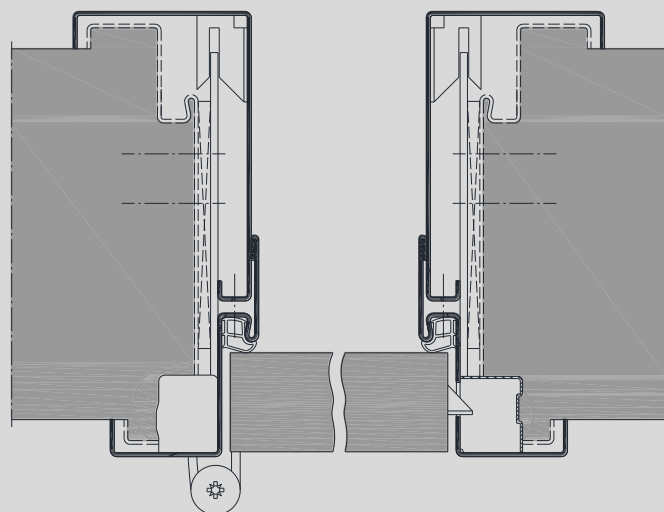

2 part split wrap around frame over existing frame, adjustment area, wkUsd

VX hinge

Concealed hinge

Timber infill

Top-light with tube glazing beads

Version with flush closing door leaf, illustration with existing frame