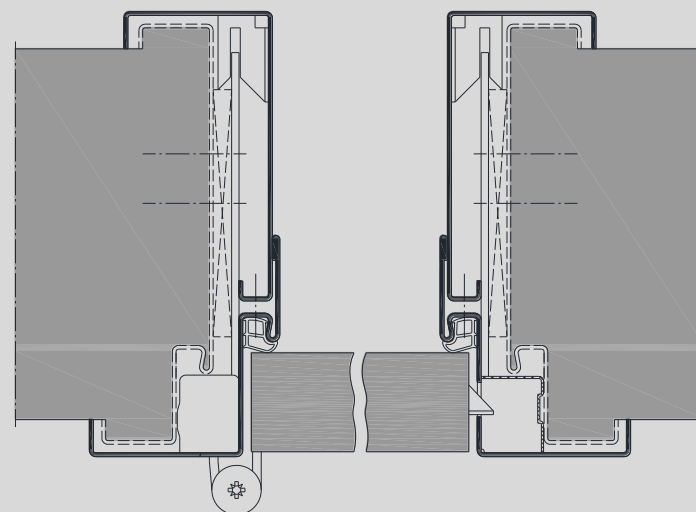

2 part split wrap around frame over existing frame, adjustment area, wkUsd

VX hinge

Concealed hinge

Timber infill

Top-light with tube glazing beads

Version with flush closing door leaf, illustration with existing frame