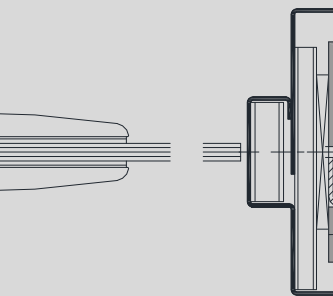

Double acting door frame Pe 2 part split double acting door frame wPe

Timber door leaf

All-glass door leaf

Top-light with
timber door leaf

Top-light with
all-glass door leaf

Versions for timber door leaf (Frivado fittings) and all-glass door leaf (Dorma Tensor fittings).
Illustration for stud and brick walls.