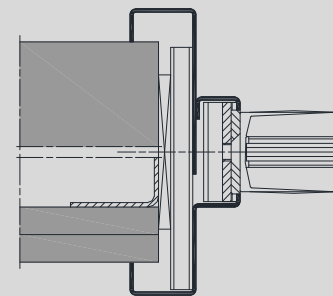

Double acting door frame Pe 2 part split double acting door frame wPe

Timber door leaf

All-glass door leaf

Top-light with
timber door leaf

Top-light with
all-glass door leaf

Versions for timber door leaf (Frivado fittings) and all-glass door leaf (Dorma Tensor fittings).
Illustration for stud and brick walls.