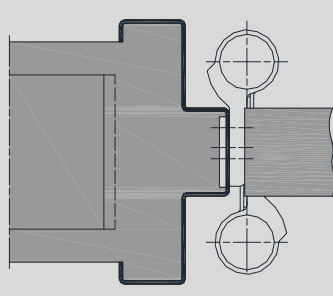

Double acting door frame Pe 2 part split double acting door frame wPe

Timber door leaf

All-glass door leaf

Top-light with
timber door leaf

Top-light with
all-glass door leaf

Versions for timber door leaf (Frivado fittings) and all-glass door leaf (Dorma Tensor fittings).
Illustration for stud and brick walls.