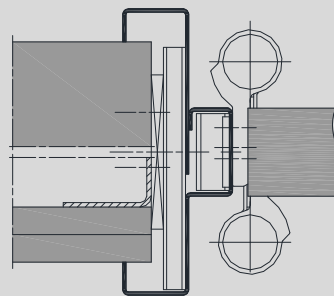

Double acting door frame Pe 2 part split double acting door frame wPe

Timber door leaf

All-glass door leaf

Top-light with
timber door leaf

Top-light with
all-glass door leaf

Versions for timber door leaf (Frivado fittings) and all-glass door leaf (Dorma Tensor fittings).
Illustration for stud and brick walls.