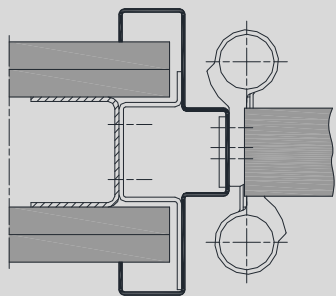

Double acting door frame Pe 2 part split double acting door frame wPe

Timber door leaf

All-glass door leaf

Top-light with
timber door leaf

Top-light with
all-glass door leaf

Versions for timber door leaf (Frivado fittings) and all-glass door leaf (Dorma Tensor fittings).
Illustration for stud and brick walls.