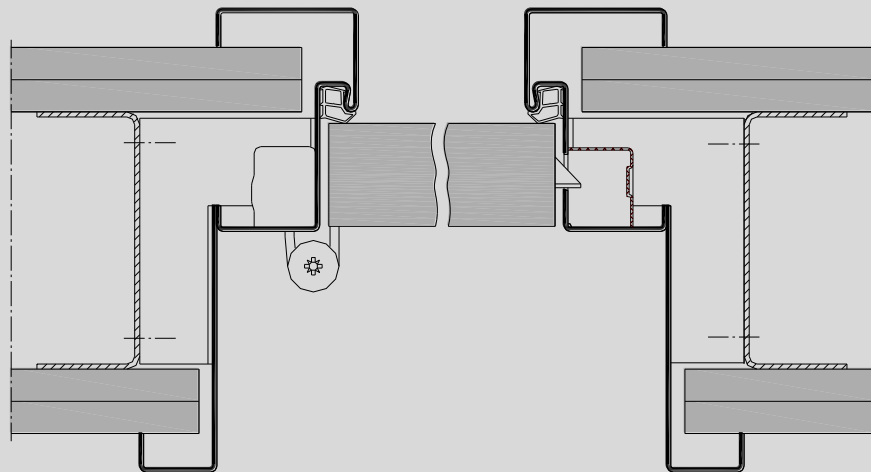

**Soffit frame
BsLd**

VX hinge

Timber infill

**Top-light with
tube glazing beads**

**Version with flush closing door leaf,
illustration for stud and brick walls.**