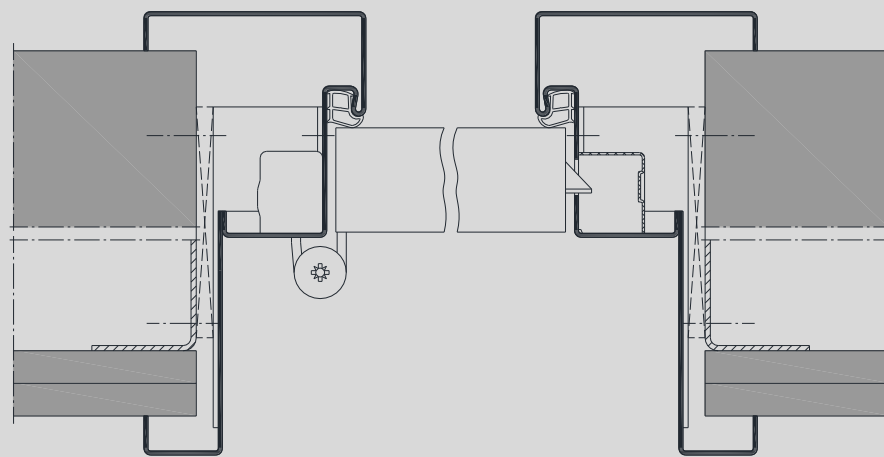

**2 part split soffit frame  
wBsLd**

**VX hinge**

**Timber infill**

**Top-light with tube  
glazing beads**

**Version with flush closing door leaf, illustration  
for stud and brick walls.**