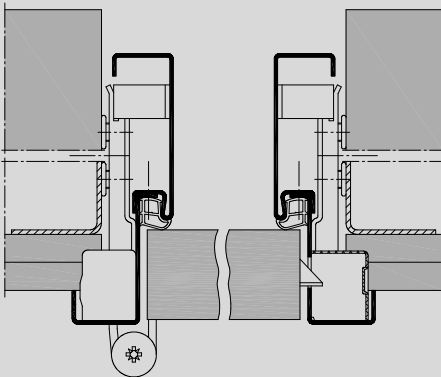

**2 part split corner frame,  
15ZUsd**

**VX hinge**

**Vision panel with inner  
blind**

**Timber infill**

**Top-light with tube  
glazing beads**

**15ZUsd  
with flush closing door leaf,  
illustration for stud and brick walls.**