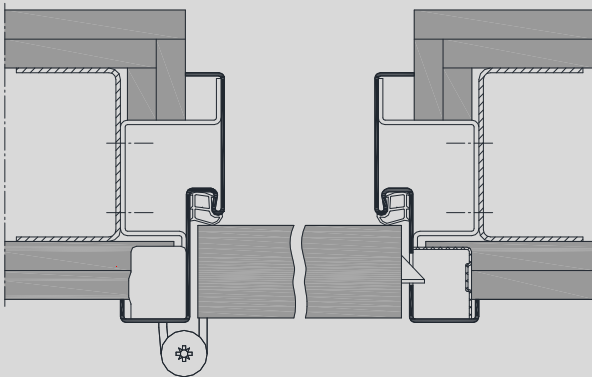

**Corner frame
Esd**

VX hinge

**Vision panel with
inner blind**

Timber infill

**Top-light with
tube glazing beads**

**Flush closing door leaf with VX hinge,
illustration for stud walls.**