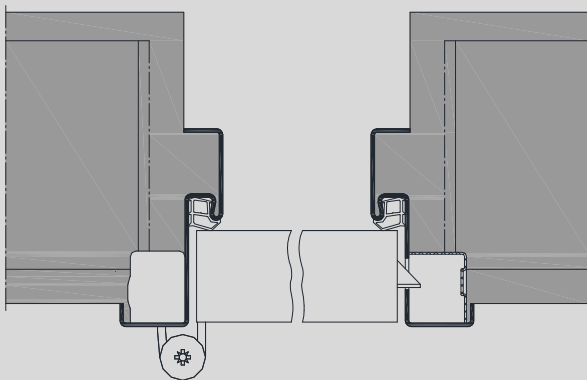

Corner frame Esd

VX hinge

Vision panel with
inner blind

Timber infill

Top-light with
tube glazing beads

Version with flush closing door leaf,
illustration for brick walls.