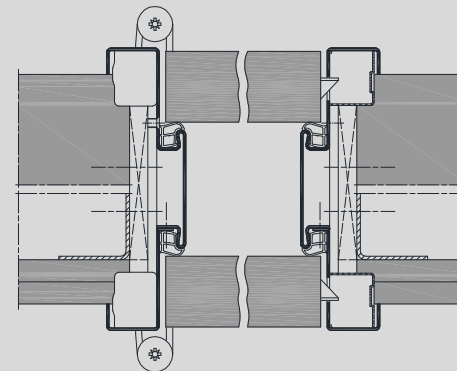

Interconnecting door frame Osd Interconnecting door frame 2 part split 15ZOsd

Impact versions
(Take door handle depth into account.)

Version with flush closing door leaf,
illustration for stud and brick walls.