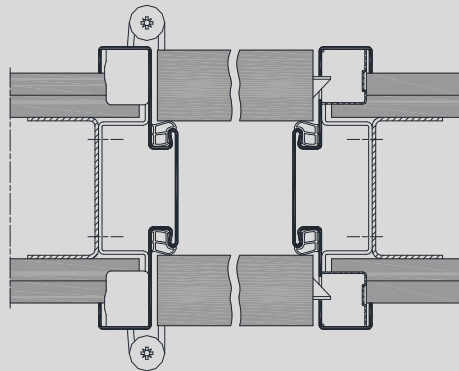

Interconnecting door frame Osd Interconnecting door frame 2 part split 15ZOsd

Impact versions
(Take door handle depth into account.)

Version with flush closing door leaf,
illustration for stud and brick walls.