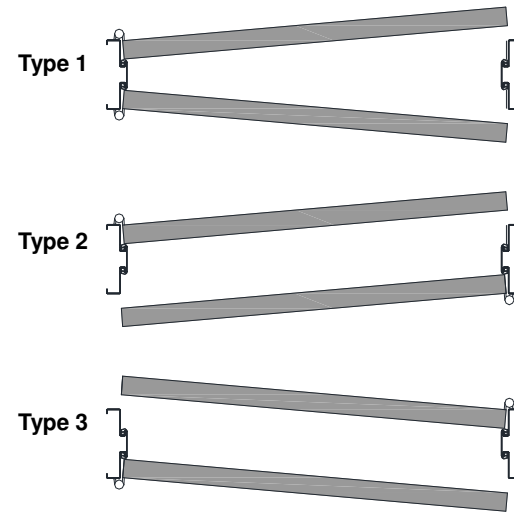

Interconnecting door frame Osd Interconnecting door frame 2 part split 15ZOsd

Impact versions
(Take door handle depth into account.)

Version with flush closing door leaf,
illustration for stud and brick walls.