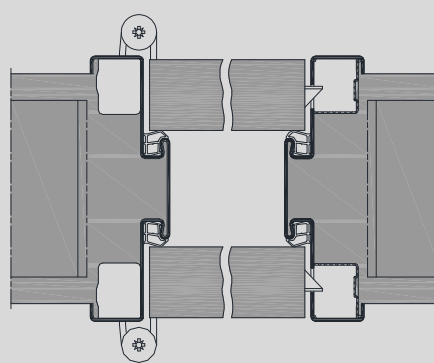

Interconnecting door frame Osd Interconnecting door frame 2 part split 15ZOsd

Impact versions
(Take door handle depth into account.)

Version with flush closing door leaf,
illustration for stud and brick walls.