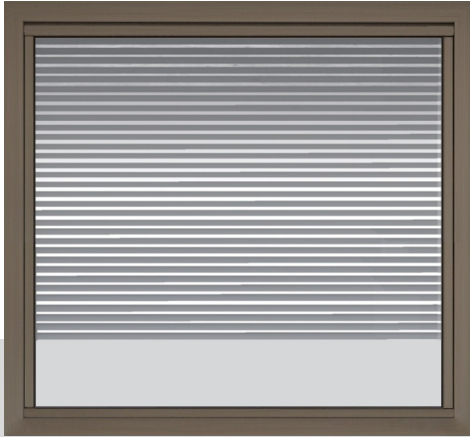

Window frame GlasTec for double glazing with inner Venetian blind, JAud

Illustration with tube glazing beads
(standard, butt joint)

Horizontal sections
Illustration for stud and brick walls.

Vertical sections