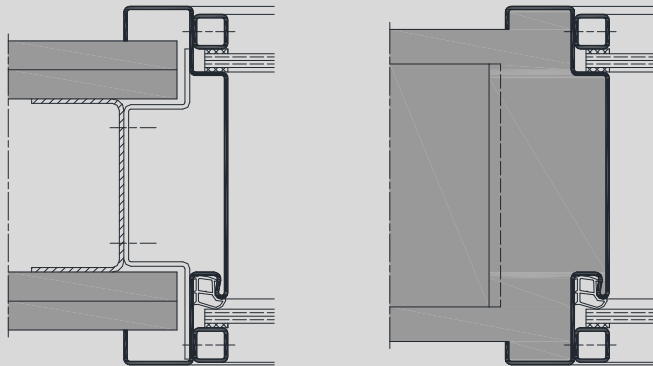

Window frame GlasTec for double glazing with inner Venetian blind, JAud

Illustration with tube glazing beads
(standard, butt joint)

Horizontal sections
Illustration for stud and brick walls.

Vertical sections