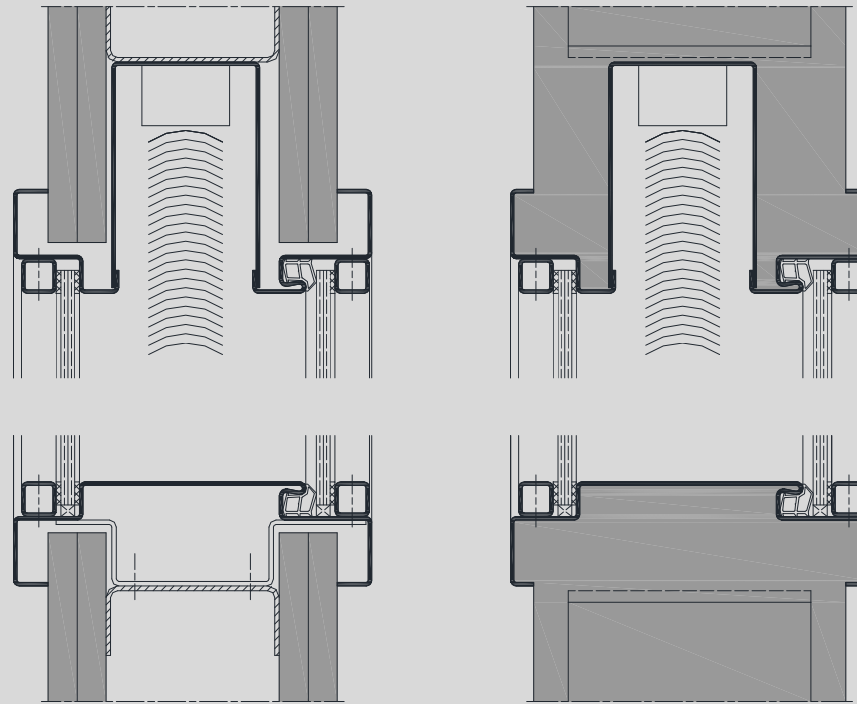

Window frame GlasTec for double glazing with inner Venetian blind, JAud

Illustration with tube glazing beads
(standard, butt joint)

Horizontal sections
Illustration for stud and brick walls.

Vertical sections