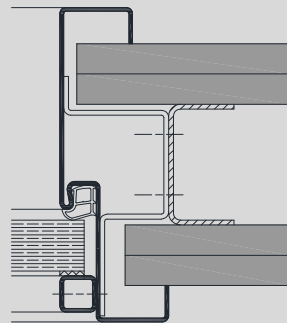

# Window frame GlasTec as wrap around frame Usd

All illustrations with  
tube glazing beads  
(standard, butt joint)

Illustration for stud and brick walls.