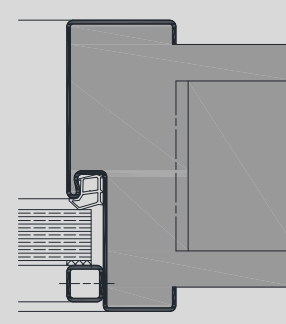

Window frame GlasTec as block frame Bud / Bsd

All illustrations with
tube glazing beads
(standard, butt joint)

Illustration for stud and brick walls.