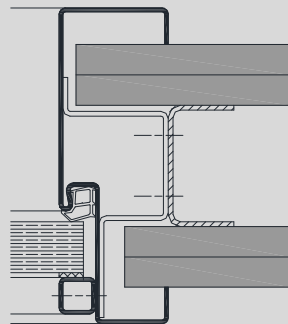

Window frame GlasTec as block frame Bud / Bsd

All illustrations with
tube glazing beads
(standard, butt joint)

Illustration for stud and brick walls.