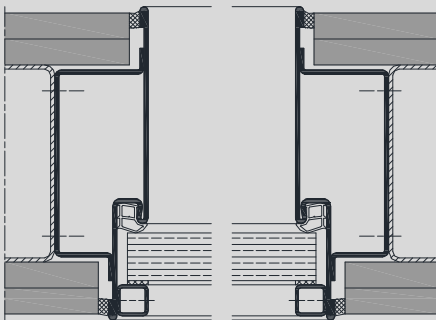

# Window frame GlasTec Sino osd

All illustrations with  
tube glazing beads  
(standard, butt-joint)

Illustration for stud and brick walls.