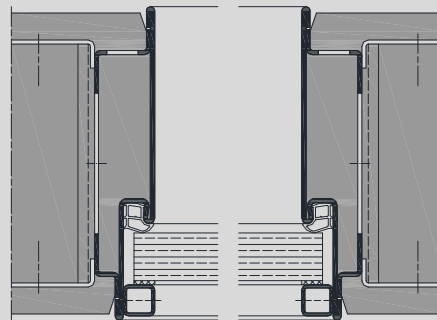

# Window frame GlasTec Sino osd

All illustrations with  
tube glazing beads  
(standard, butt-joint)

Illustration for stud and brick walls.