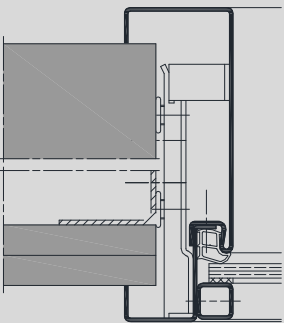

2 part split window frame GlasTec as block profile 15ZBud / 15ZBsd

All illustrations with tube
glazing beads
(standard, butt joint)

Illustration for stud and brick walls.