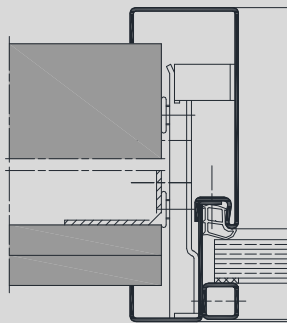

2 part split window frame GlasTec as block profile 15ZBud / 15ZBsd

All illustrations with tube
glazing beads
(standard, butt joint)

Illustration for stud and brick walls.