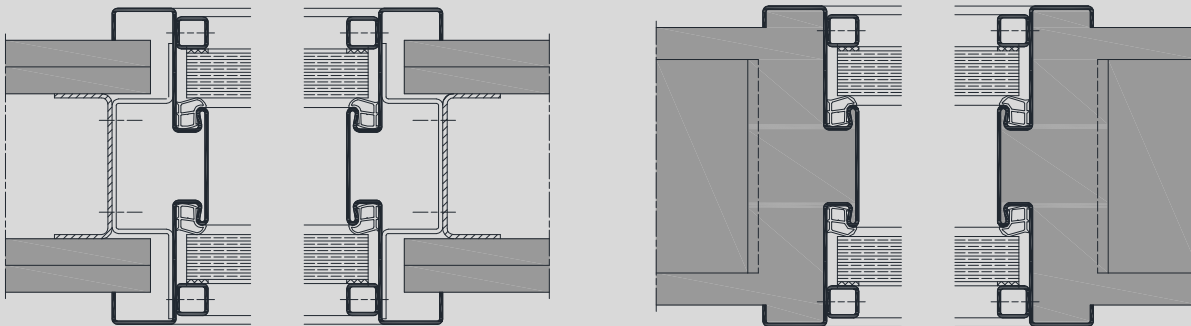

Window frame GlasTec for double glazing Osd

All illustrations with
tube glazing beads
(standard, butt joint)

Illustration for stud and brick walls.