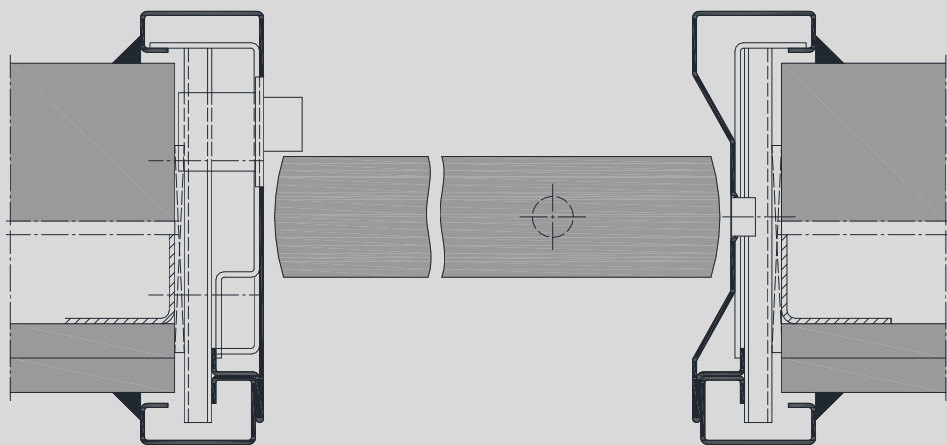

CareTech, two part split frame QYzwkD/YzwkBsd

BOS Best Of Steel has developed an double acting door frame specifically for the English and Irish markets which can be used in the hospital sector.

Advantages:

- Door leaf can be opened in both directions.
- Frame has an adjustment area for the wall of -0 to +10mm.
- For subsequent installation in finished walls.
- Including stainless steel striking plate for all lock types.
- With provision for concealed pivot in headpiece
- With provision for impact profile as emergency release.

Illustration for stud wall and brick work